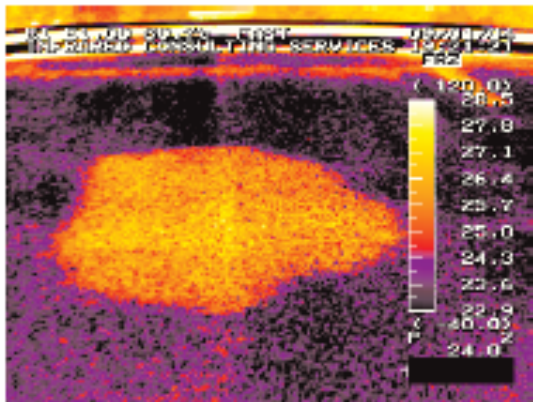

INFRARED CONSULTING SERVICES INC.

5228 Knox Avenue South
Minneapolis, MN 55419

FIRSTCLASS MAIL
US POSTAGE
PAID
MINNEAPOLIS, MN
PERMIT NO
31764

What We See